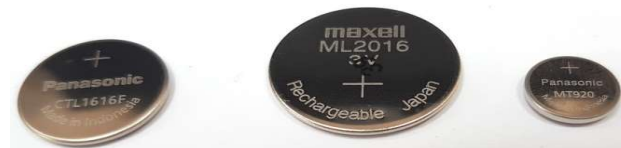

ERNST & FRIENDS GMBH

D-21493 ELMENHORST/GERMANY

Hotline: + 49 (0) 41 51 / 8794 672

E-Mail: info@ernst-friends.com

Internet: www.ernst-friends.com

ACCUS/CAPACITORS

Preise auf Anfrage/Prices on request

Type	Brand	Discription	€/pc. < 50 pces.	>= 50 pces.	>= 100 pces.
CT295.38	CITIZEN	CITIZEN Akku CT295.38 (MT920) Cal. C601/605/615			
CT295.39	CITIZEN	CITIZEN Akku CT295.39 (MT920) Cal. B690 5080			
CT295.41	Produktion eingestellt	CITIZEN Accu CT295.41 (MT616) Cal. A310 A315			
CT295.44	CITIZEN	CITIZEN Accu CT295.41 (MT616) Cal. A160M A270M C690			
CT295.51	CITIZEN	CITIZEN Akku CT295.51 (MT621) Cal. E000M E001M E010M E030M E031M E068M E100M E101M E110M E168M E410G G430M G431M G530G H500M H501M H571M			
CT295.55	Produktion eingestellt	CITIZEN Akku CT295.55 (MT621) Cal. MT621 F810M F910M A114A A119A A134A A234A A239A (kontakt auf der Minusseite)			
CT295.56	CITIZEN	CITIZEN Akku CT295.56 (MT920) Cal. 787A, 7879A, A710G, A715G, A730G, B560M, B800M, B810M B870M, B872M, C660, E510G, E511G, E710M, E711M, E760N, E761M, E761N E765M, E766M, E816M, E817M, E860M, E865M, E870M, H461M			
CT295.60	CITIZEN	CITIZEN Accu CT295.60 (MT621) Cal. B232M/B236M/B237M/BP10			
CT295.66	Produktion eingestellt	CITIZEN Accu CT295.66 (MT616) Cal. G820			
CT295.67	CITIZEN	CITIZEN Akku CT295.67 (MT 416F) Cal. G620M G670M			
CT295.69	CITIZEN	CITIZEN Akku CT295.69 (CTL920)