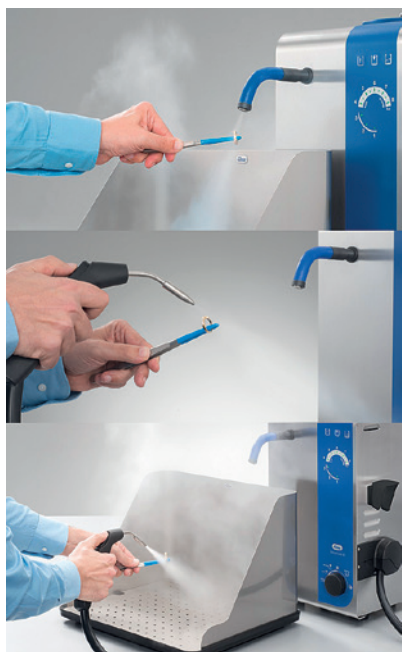

Ultraschallreinigungsgeräte, Warmlufttrockner und Zubehör Ultrasonic Cleaning, Drying Machine and Accessories

- Hohe Sicherheit und Langlebigkeit des Dampfkessels / High safety and durability of the steam boiler
- Qualität von Elma, mit 3 Jahren Gewährleistung / Quality from Elma, with 3 years warranty
- Kompakte Bauweise - platzsparendes Tischmodell oder mit Wandhalterung / Compact design - space-saving tabletop model or with wall bracket
- TÜV-Typgeprüft nach DIN 61010-1 und CE-zertifiziert / TÜV type-tested according to DIN 61010-1 and CE-certified

Elmasteam 8 basic

Dampfreinigung mit Zuverlässigkeit und Qualität – Made in Germany.

Profi-Dampfdruck mit 8 Bar bei langer Dampfverfügbarkeit durch starke Heizleistung. Die kraftvolle Kombination aus Druck, Geschwindigkeit und Temperatur ist das Geheimnis der professionellen Dampfreinigung. Mikroskopisch winzige Dampfpartikel dringen selbst in schwer zugängliche Ritzen und kleinste Vertiefungen ein, um Schmutzpartikel, wie Staub, Fett und Polierpasten gründlich zu lösen. Es werden keine chemischen Reinigungsmittel eingesetzt, so dass sich auf den sauberen Oberflächen keine Kalk- oder Reinigungsmittelrückstände bilden. Mit dem höheren Wasseranteil im Nassdampf (Option), bei 8 bar können Wachse leichter geschmolzen und abgereinigt werden. Schmuckstücke, Bänder und Uhrgehäuse können mit Trockendampf und Druckluft getrocknet werden.

Elmasteam 8 basic

Reliable and Quality Steam cleaning machine. -Made in Germany- Long lasting, steady and high-pressure up to 8,0 bar with a pressure vessel capacity of 5 l. Powerful heating. Options: compressed air connections and with wet steam. Ideal for cleaning metal bracelets and watch cases. Device cleans quickly and brightly without any cleaning solutions (chemicals)! The Elmasteam 8 basic can be filled using either the plumbed-in water connection, the canister, or the filling trough. The high heating capacity of the unit ensures a constant steam supply with minimal pressure drop, even in continuous operation.

Model	Feste Düse Fixed nozzle	Fußpedal Foot pedal	Handstück Handpiece	Schlauch Hose	Pumpe Pump	Dr-Anschluß Comp. connection	Nassdampf Wet steam	Weight	Brand	Retail in €
3223.1	-7*	●	●	-	-	-	-	10,000 Kg	ELMA	€ 2.190,00
3223.2	-7*	●	●	-	-	●	●	12,000 Kg	ELMA	€ 2.940,00
3223.3	-7	-	-	●	●	-	-	10,000 Kg	ELMA	€ 2.470,00
3223.4	-7	-	-	●	●	●	●	12,000 Kg	ELMA	€ 3.230,00
3223.5	-7	-	-	●	●	●	●	12,000 Kg	ELMA	€ 3.460,00
3223.7	-7*	●	-	●	●	●	● 2x	12,000 Kg	ELMA	€ 3.520,00
3223.6	-7	●	-	●	●	-	-	10,000 Kg	ELMA	€ 2.720,00
3223.9	-7	Abdampfschale aus Edelstahl/Evaating dish – stainless steel – 425 x 385 x 295 mm					2,000 Kg	ELMA	€ 260,00	
3220.1	-5	Arbeitspinzette mit PVC-Überzug/Work tweezers with PVC coating L 250 mm					0,125 Kg	SWISOTECH	€ 9,90