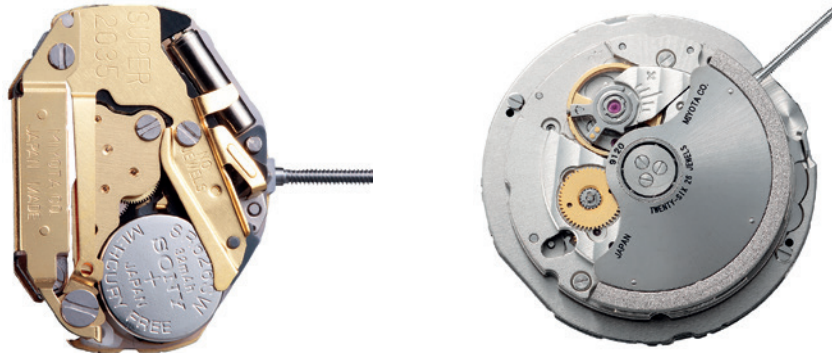

**Uhrwerke
Movements**

Quarz & Mechanical Movements

EPSON
Shiojiri

RONDA

SELLITA
Independent Swiss watchmakers

TMI
TIME MODULE

Ersatzteile, z.B. für ETA, Sellita
Spare Parts, e.g. for ETA, Sellita

Preise auf Anfrage! / Prices on request!