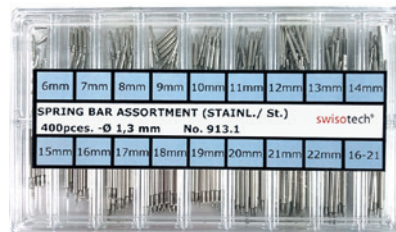

Zugfedern für "Premium & Luxury Watches": Mainsprings for "Premium & Luxury Watches":

Schrittschaltmotor- und Knopfzellentester

Testet den Schrittschaltmotor, ohne die Uhr zu öffnen
und Tester für Knopfzellen Silberoxid 1,55 V und Lithium 3,0 V

Stepping Motor Tester and Button Cell Tester

Stepping motor test without opening the watch and
professional tester for button cells silver oxide 1,55 V and lithium 3,0 V

913.1# -5 Abm./Size 108 x 65 x 15 mm **QS** 0,080 Kg SWISOTECH € 12,95

Schrittschaltmotor- und Knopfzellentester

Testet den Schrittschaltmotor, ohne die Uhr zu öffnen
und Tester für Knopfzellen Silberoxid 1,55 V und Lithium 3,0 V

Stepping Motor Tester and Button Cell Tester

Stepping motor test without opening the watch and
professional tester for button cells silver oxide 1,55 V and lithium 3,0 V