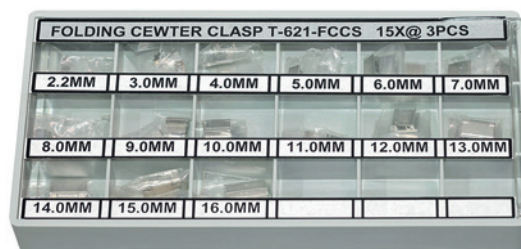

912.Y# -5* Gelb/Yellow Abm./Size 195 x 95 x 25 mm

0,185 Kg

SWISOTECH

€ 29,50

912.W# -5* Stahl/White Abm./Size 195 x 95 x 25 mm

0,185 Kg

SWISOTECH

€ 29,50

Bandstift-Sortiment "Edelstahl 316"

100 Stück aus Edelstahl
L 30 mm, in Plastikbox
Je 10 x Ø 0,8/0,9/1,0/1,1/1,2/1,3/1,4/1,5/1,8 mm

Bracelet Pin Assortment "St. Steel 316"

100 pieces, asst St. Steel 316
L 30 mm in plastic box
each 10 x Ø 0,8/0,9/1,0/1,1/1,2/1,3/1,4/1,5/1,8 mm