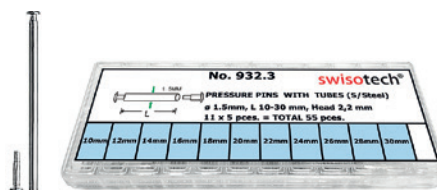

Tubes with Pins for Safety Clasps-Asst.

Ø 1,5 mm - 55 pieces, Stainless Steel for rivetting from L 10-30 mm, Head 2,2 mm

932.3#	-5*	Abm./Size 145 x 60 x 14 mm	QS	0,051 Kg	SWISOTECH	€ 9,95

Mittelbandsteg Niet-Sortiment "T-Bar Ø 1,5 mm"

Für Uhren mit eingeschnittenen Bändern
80 Stück aus Edelstahl zum Nieten, Ø Kopf 3,5 mm
L 22-36 mm zum Selbstkürzen, Je 8 Abm. x 10 Stück in weiß

T-Bar Assortment "Ø 1,5 mm"

80 pieces, Stainless Steel for rivetting, Ø Head 3,5 mm
L 22-36 mm for self cutting, each 8 sizes x 10 pieces in white