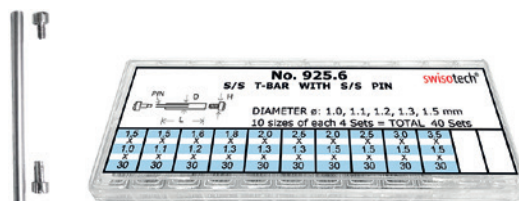

925.6#	-5	Abm./Size 145 x 60 x 14 mm	0,055 Kg	SWISOTECH	€ 17,95

Mittelbandsteg-Schraubsortiment "T-Bar Ø 1,8-1,2,2 mm"

Für Uhren mit eingeschnittenen Bändern
40 Stück aus Edelstahl zum Schrauben L 30-36 mm
zum Selbstkürzen, Je 10 Abm. x 4 Stück in weiß
Ø Kopf- Ø Rohr: 2,5-1,8/3,0-1,8/3,5-1,8/4,0-1,8
4,5-1,8/5,0-1,8/4,0-2,0/4,5-2,0/5,0-2,0/5,0-2,2 mm

T-Bar Assortment "Ø 1,8-2,2 mm"

40 pieces, Stainless Steel for screwing
L 30-36 mm for self cutting, each 10 sizes x 4 pieces in white
Ø Head- Ø Pipe: 2,5-1,8/3,0-1,8/3,5-1,8/4,0-1,8
4,5-1,8/5,0-1,8/4,0-2,0/4,5-2,0/5,0-2,0/5,0-2,2 mm